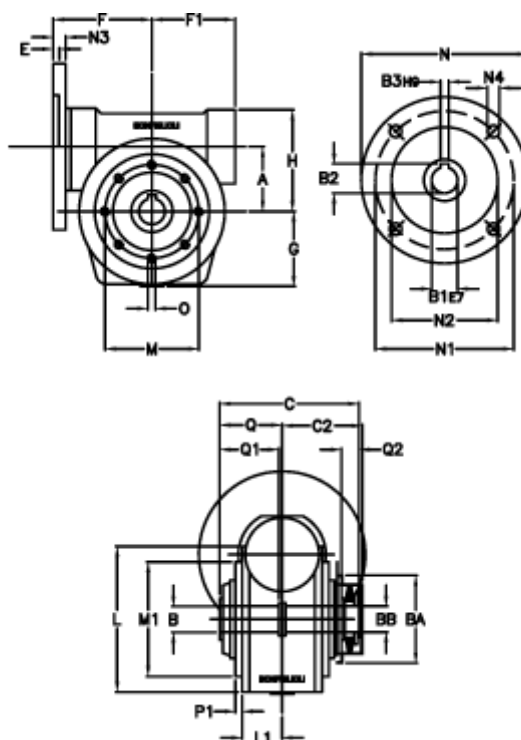

Article number: 390204902872216

Description: Worm Gear with Torque Limiter
VF 49-L1-P-28 P63B5

Measures

a = 49.50	C2 = 63,5	L1 = 36.8	O = M6x8
B = 25	Description = VF 49P-xx-63B5	m = 94	P1 = 2.5
B1 E7 = 11	E = 3.0	M1 = 68	Q = 51.0
B2 = 12.8	F = 70	N = 140	Q1 = 41
B3 H9 = 4	F1 = 63	N1 = 115	Q2 = 15
BA = 63	g = 56	N2 = 95	
BB H7 = 14	H = 80.0	N3 = 10.5	
C = 105	L = 107.5	N4 = 9,5	